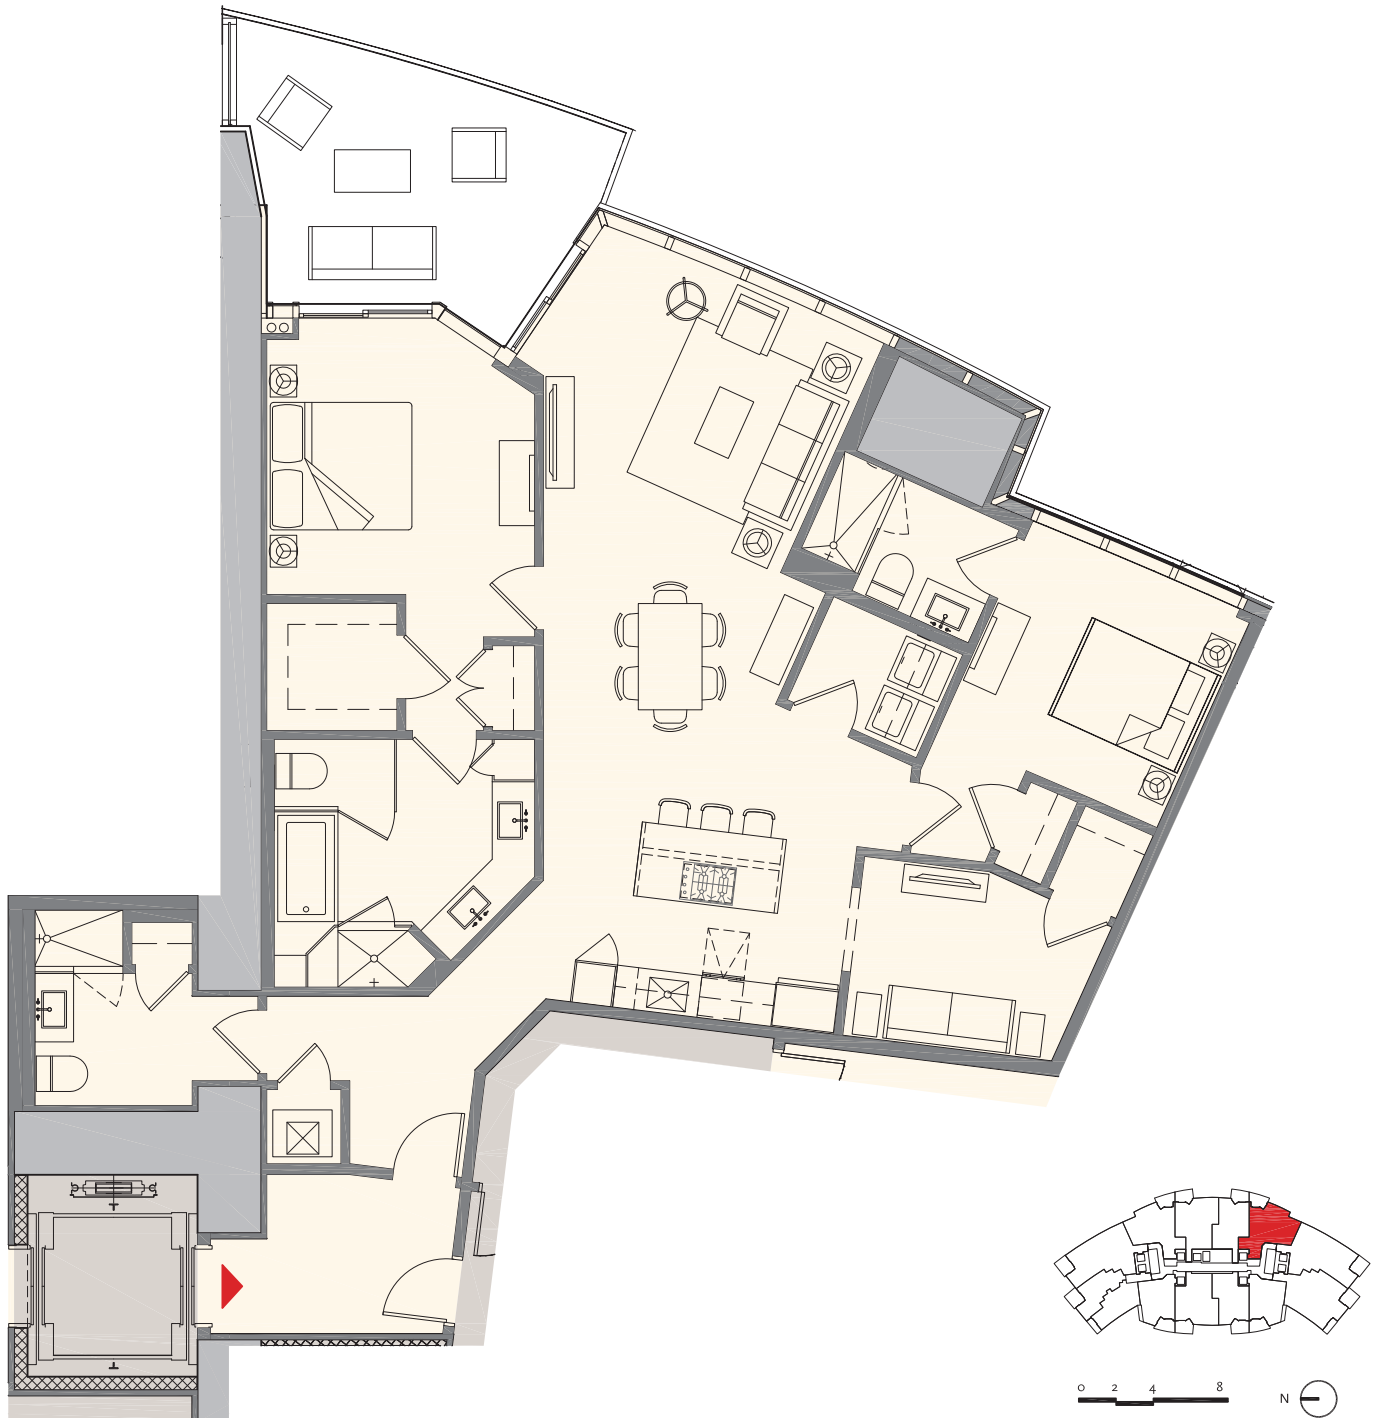

## Residence D2 | 09

## 2 Bedroom + Den | 3 Bath

Total:	1,952 sq. ft.	181 m <sup>2</sup>
Interior:	1,753 sq. ft.	163 m <sup>2</sup>
Outdoor:	199 sq. ft.	18 m <sup>2</sup>

These drawings are conceptual only and are for the convenience of reference. They should not be relied upon as representations, express or implied, of the final detail of the residences. Units shown are examples of unit types and may not depict actual units. Stated square footages are ranges for a particular unit type and are measured to the exterior boundaries of the exterior walls and the centerline of interior demising walls and in fact vary from the area that would be determined by using the description and definition of the "Unit" set forth in the Declaration (which generally only includes the interior airspace between the perimeter walls and excludes interior structural components).